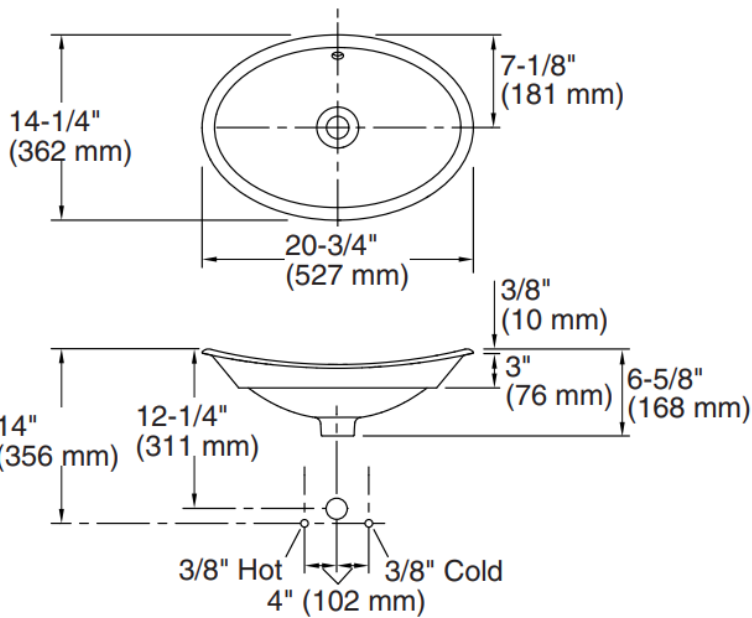

Brand : KOHLER
 Name : IRON PLAINS oval wading pool
 Item Code : K5403-P5-0

Designer :

Color / Finish: White
 Dimensions : 527 x 362 mm

Product info:

- Oval wading pool
- White enameled cast iron
- No faucet holes; requires wall- or counter-mount faucet
- Overflow drain
- Iron Black painted underside