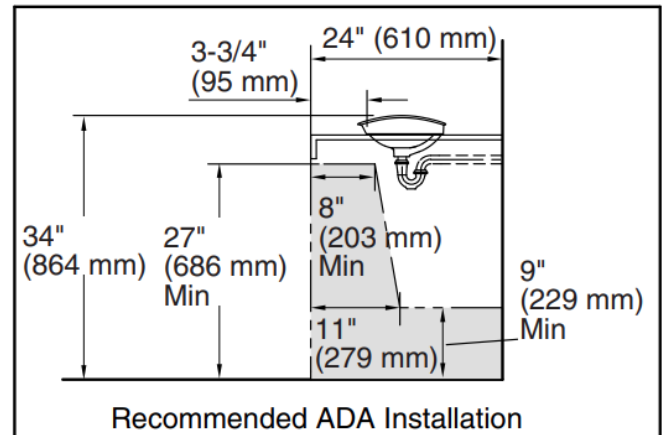

Recommended ADA Installation

Flushing of pipe must be done before fittings are installed. Failure to do so voids the warranty.

Follow cleaning instructions and avoid using any harmful chemicals.

All information is for reference only. Installation shall always be based on the specs provided with actual delivered items.

For more info, visit www.sanitecph.com